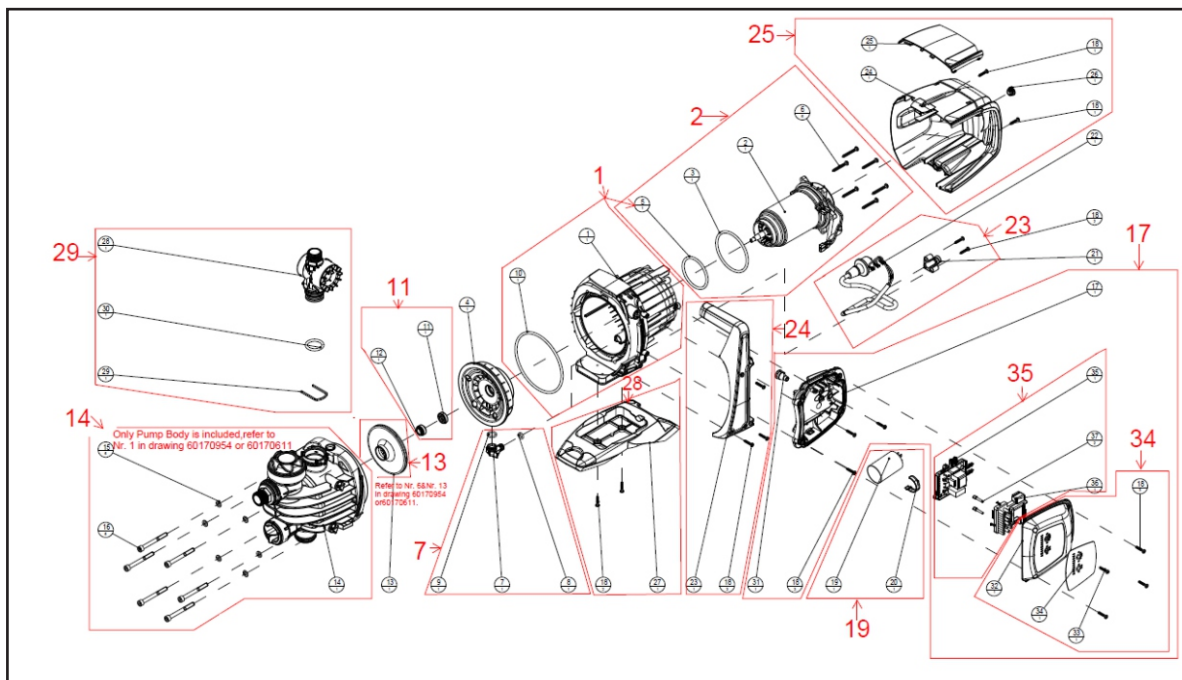

CT Series C5

SPARE PARTS LIST

N°	CODE	DESCRIPTION
1	SP00002305	(SP)KIT FLANGE
2	SP00002297	(SP)KIT MOTOR H100 ASS.Y
3	SP00002287	(SP) KIT NRV KNOB BLUE
4	SP00002279	(SP)KIT NON RETURN VALVE
5	SP00002280	(SP)KIT FILTER WITH CAP
7	SP00002278	(SP)KIT DRAINAGE PIPE
11	SP00002272	(SP)KIT SHAFT SEAL
12	SP00002285	(SP)KIT PLUG 1/4" BLUE
13	SP00002308	(SP)KIT IMPELLER WITH DIFFUSER, VENTURI
14	SP00002303	(SP)KIT PUMP BODY
16	SP00002286	(SP) PUMP BODY PLUG
17	SP00002312	(SP)KIT TERMINAL BOARD CLAYTECH
18	SP00002283	(SP)KIT TOOLS TO OPEN CAP
19	SP00002300	(SP)KIT CAPACITOR
23	SP00002281	(SP)KIT POWER CABLE SCHUKO PLUG
24	SP00002274	(SP)KIT HANDLE DIY
25	SP00002276	(SP)KIT MOTOR COVER BLUE
28	SP00002282	(SP)KIT PUMP BASE
29	SP00002314	(SP)KIT SENSOR
30	SP00002284	(SP)KIT CONNECTION GAS 1" BLUE
34	SP00002311	(SP)KIT TERMINAL BOX COVER CLAYTECH
35	SP00002313	(SP)KIT CONTROL UNIT