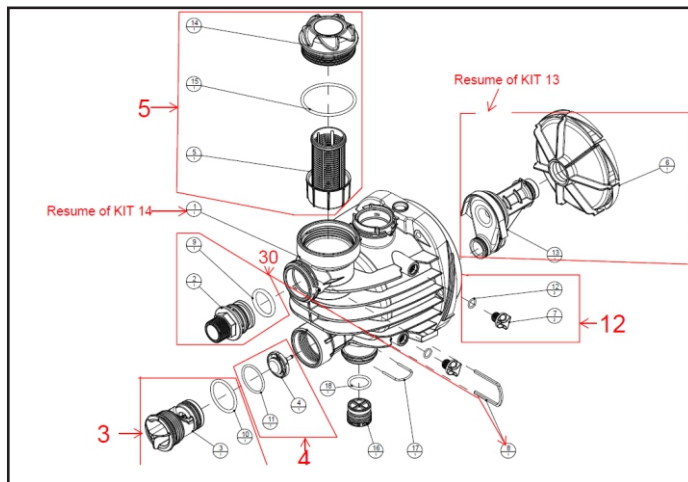

CT Series C5

SPARE PARTS LIST

N°	CODE	DESCRIPTION
1	SP00002305	(SP)KIT FLANGE
2	SP00002297	(SP)KIT MOTOR H100 ASS.Y
3	SP00002287	(SP) KIT NRV KNOB BLUE
4	SP00002279	(SP)KIT NON RETURN VALVE
5	SP00002280	(SP)KIT FILTER WITH CAP
7	SP00002278	(SP)KIT DRAINAGE PIPE
11	SP00002272	(SP)KIT SHAFT SEAL
12	SP00002285	(SP)KIT PLUG 1/4" BLUE
13	SP00002308	(SP)KIT IMPELLER WITH DIFFUSER, VENTURI
14	SP00002303	(SP)KIT PUMP BODY
16	SP00002286	(SP) PUMP BODY PLUG
17	SP00002312	(SP)KIT TERMINAL BOARD CLAYTECH
18	SP00002283	(SP)KIT TOOLS TO OPEN CAP
19	SP00002300	(SP)KIT CAPACITOR
23	SP00002281	(SP)KIT POWER CABLE SCHUKO PLUG
24	SP00002274	(SP)KIT HANDLE DIY
25	SP00002276	(SP)KIT MOTOR COVER BLUE
28	SP00002282	(SP)KIT PUMP BASE
29	SP00002314	(SP)KIT SENSOR
30	SP00002284	(SP)KIT CONNECTION GAS 1" BLUE
34	SP00002311	(SP)KIT TERMINAL BOX COVER CLAYTECH
35	SP00002313	(SP)KIT CONTROL UNIT